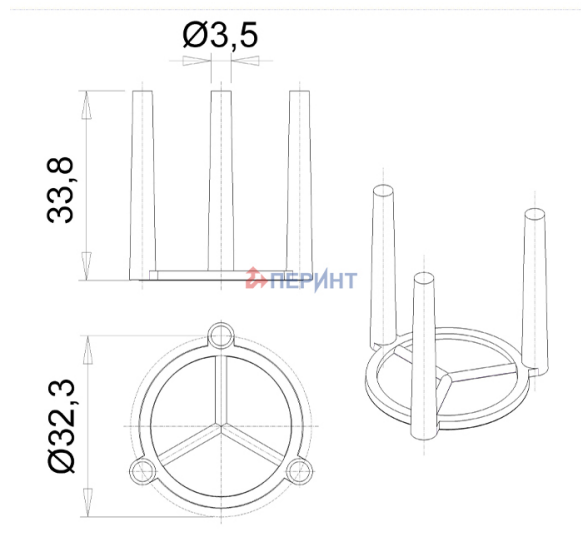

Pizza saver 34mm

Product code: 00042571

Volume, ml	-
Lid size, mm	32
Height, mm	33,8
Base shape	-
Side wall shape	-
Types of closures	-
Types of lids	-
IML on body	-
IML on the lid	-

Minimum order quantity	Set
Pieces per box	800
Logistics	Set
Pieces per box	800
Box size (mm)	360x300x130
Box weight with product (kg)	1,7
Volume (m3)	0,017
Quantity of boxes (pcs)	1
Quantity in pallet (pcs)	67 200
Pallet weight with goods (kg)	163
Pallet height with goods (m)	1,97