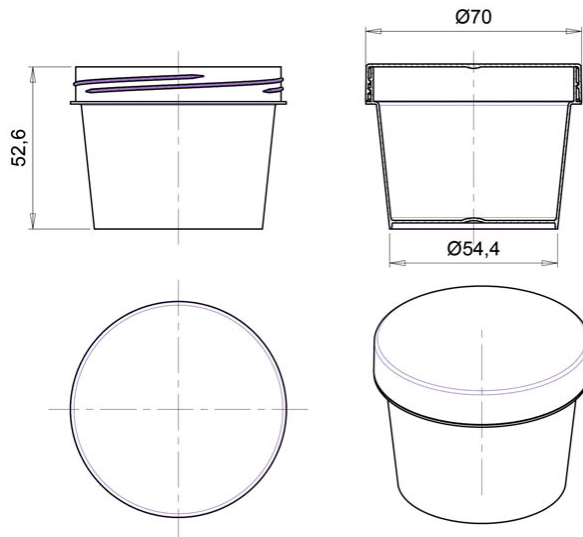

## Container 120ml/ 70mm with screw

Product code: 00028214

Volume, ml	120
Lid size, mm	70
Height, mm	53,5
Base shape	Round
Side wall shape	Straight
Types of closures	-
Types of lids	Screw
IML on body	-
IML on the lid	-

Minimum order quantity	Body	Lid	Set
Pieces per box	528	528	528
Logistics	Body	Lid	Set
Pieces per box	528	528	528
Box size (mm)	600x400x185	600x400x145	-
Box weight with product (kg)	5,6	3,2	8,8
Volume (m3)	0,052	0,041	0,093
Quantity of boxes (pcs)	1	1	2
Quantity in pallet (pcs)	21 120	27 456	-
Pallet weight with goods (kg)	245	188	-
Pallet height with goods (m)	2	2,04	-