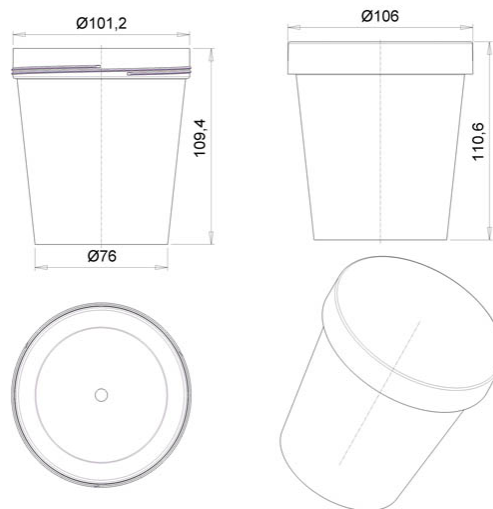

Container 600ml/ 106mm with screw

Product code: 00028188

Volume, ml	600
Lid size, mm	106
Height, mm	111
Base shape	Round
Side wall shape	Straight
Types of closures	-
Types of lids	Screw
IML on body	-
IML on the lid	-

Minimum order quantity	Body	Lid	Set
Pieces per box	240	240	240
Logistics	Body	Lid	Set
Pieces per box	240	240	240
Box size (mm)	580x370x295	600x400x255	-
Box weight with product (kg)	6,9	4,3	11,2
Volume (m3)	0,075	0,072	0,147
Quantity of boxes (pcs)	1	1	2
Quantity in pallet (pcs)	6 720	6 720	-
Pallet weight with goods (kg)	214	142	-
Pallet height with goods (m)	2,22	1,94	-