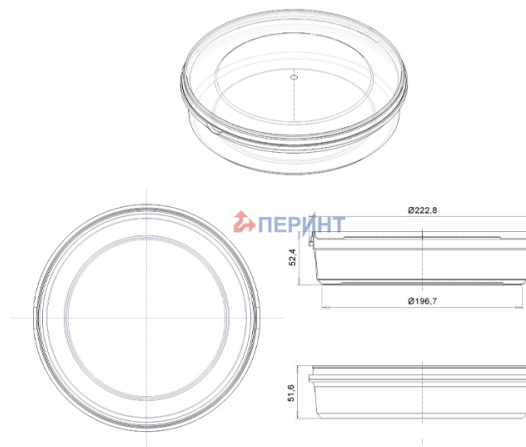

## Round container 1400ml/ 223mm snap ring

Product code: 00021001

Volume, ml	1 400
Lid size, mm	223
Height, mm	53
Base shape	Round
Side wall shape	Straight
Types of closures	Snap ring
Types of lids	Leakproof
IML on body	-
IML on the lid	-

Minimum order quantity	Body	Lid	Set
Pieces per box	100	200	200
Logistics	Body	Lid	Set
Pieces per box	100	200	200
Box size (mm)	-	-	-
Box weight with product (kg)	5,3	6,6	17,2
Volume (m3)	-	-	-
Quantity of boxes (pcs)	2	1	3
Quantity in pallet (pcs)	1 500	6 000	-
Pallet weight with goods (kg)	101	220	-
Pallet height with goods (m)	1,8	2,05	-