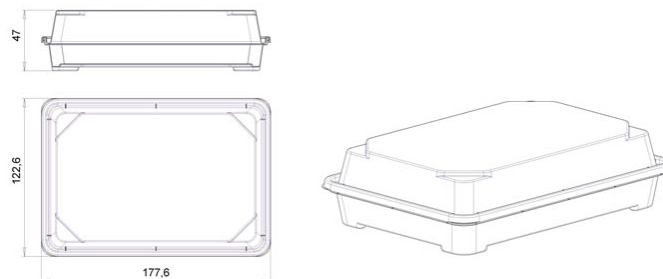

Optima container 700ml

Product code: 00028185

Volume, ml	700
Lid size, mm	123
Height, mm	47
Base shape	Rectangular
Side wall shape	Straight
Types of closures	-
Types of lids	-
IML on body	-
IML on the lid	-

Minimum order quantity	Body	Lid	Set
Pieces per box	450	450	450
Logistics	Body	Lid	Set
Pieces per box	450	450	450
Box size (mm)	580x370x295	600x400x185	-
Box weight with product (kg)	8,6	8,7	17,3
Volume (m3)	0,075	0,052	0,127
Quantity of boxes (pcs)	1	1	2
Quantity in pallet (pcs)	12 600	18 000	-
Pallet weight with goods (kg)	263	368	-
Pallet height with goods (m)	2,22	2	-