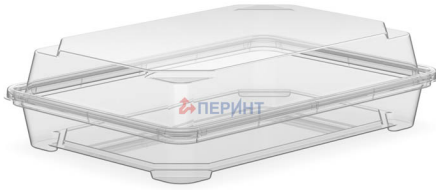

Optima container 700ml

Product code: 00028185

Volume, ml	700
Lid size, mm	123
Height, mm	47
Base shape	Rectangular
Side wall shape	Straight
Types of closures	-
Types of lids	-
IML on body	-
IML on the lid	-

Minimum order quantity	Body	Lid	Set
Pieces per box	450	450	450
Logistics	Body	Lid	Set
Pieces per box	450	450	450
Box size (mm)	580x370x295	600x400x185	-
Box weight with product (kg)	8,6	8,7	17,3
Volume (m3)	0,075	0,052	0,127
Quantity of boxes (pcs)	1	1	2
Quantity in pallet (pcs)	12 600	18 000	-
Pallet weight with goods (kg)	263	368	-
Pallet height with goods (m)	2,22	2	-