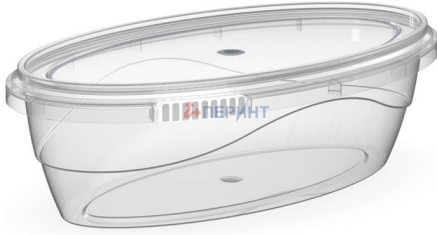

Oval container 330ml/ 94mm tamper evident

Product code: 00028167

Volume, ml	330
Lid size, mm	94
Height, mm	45
Base shape	Oval
Side wall shape	Boat shape
Types of closures	Tamper evident
Types of lids	Leakproof
IML on body	-
IML on the lid	Yes

Minimum order quantity	Body	Lid	Set
Pieces per box	500	500	500
Logistics	Body	Lid	Set
Pieces per box	500	500	500
Box size (mm)	540x365x435	390x400x180	-
Box weight with product (kg)	7,6	5,2	12,8
Volume (m3)	0,101	0,033	0,134
Quantity of boxes (pcs)	1	1	2
Quantity in pallet (pcs)	8 000	30 000	-
Pallet weight with goods (kg)	143	331	-
Pallet height with goods (m)	1,89	1,95	-