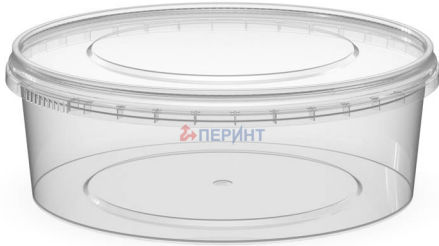

## Round container 1000ml/ 173mm tamper evident

Product code: 00025807

Volume, ml	1 000
Lid size, mm	173
Height, mm	59
Base shape	Round
Side wall shape	Straight
Types of closures	Tamper evident
Types of lids	Leakproof
IML on body	-
IML on the lid	-

Minimum order quantity	Body	Lid	Set
Pieces per box	150	300	300
Logistics	Body	Lid	Set
Pieces per box	150	300	300
Box size (mm)	540x365x330	600x400x185	-
Box weight with product (kg)	5,3	6	16,6
Volume (m3)	0,078	0,052	0,208
Quantity of boxes (pcs)	2	1	3
Quantity in pallet (pcs)	2 400	12 000	-
Pallet weight with goods (kg)	107	260	-
Pallet height with goods (m)	1,89	2	-