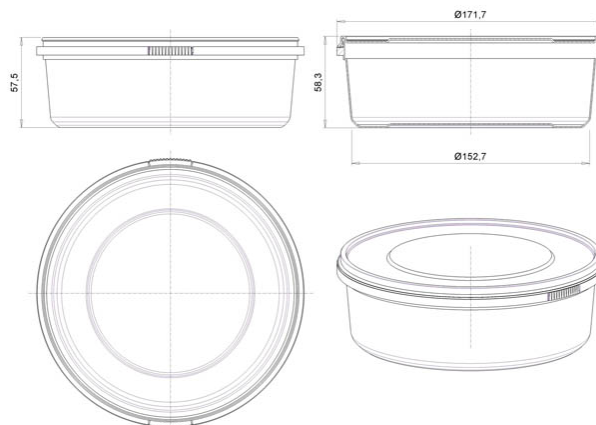

## Round container 1000ml/ 173mm tamper evident

Product code: 00025807

Volume, ml	1 000
Lid size, mm	173
Height, mm	59
Base shape	Round
Side wall shape	Straight
Types of closures	Tamper evident
Types of lids	Leakproof
IML on body	-
IML on the lid	-

Minimum order quantity	Body	Lid	Set
Pieces per box	150	300	300
Logistics	Body	Lid	Set
Pieces per box	150	300	300
Box size (mm)	540x365x330	600x400x185	-
Box weight with product (kg)	5,3	6	16,6
Volume (m3)	0,078	0,052	0,208
Quantity of boxes (pcs)	2	1	3
Quantity in pallet (pcs)	2 400	12 000	-
Pallet weight with goods (kg)	107	260	-
Pallet height with goods (m)	1,89	2	-