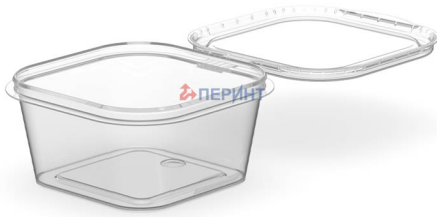

## Square sause cup with lid 50ml

Product code: 00036088

Volume, ml	50
Lid size, mm	62
Height, mm	30
Base shape	Square
Side wall shape	Straight
Types of closures	-
Types of lids	Folding
IML on body	-
IML on the lid	-

Minimum order quantity	Set
Pieces per box	1 040
Logistics	Set
Pieces per box	1 040
Box size (mm)	600x400x185
Box weight with product (kg)	6,9
Volume (m3)	0,052
Quantity of boxes (pcs)	1
Quantity in pallet (pcs)	41 600
Pallet weight with goods (kg)	298
Pallet height with goods (m)	2