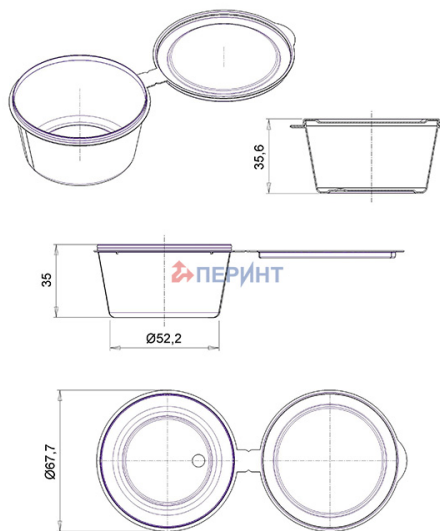

## Sause cup with external closure lid 80ml

Product code: 00040184

Volume, ml	80
Lid size, mm	68
Height, mm	34,5
Base shape	Round
Side wall shape	Straight
Types of closures	-
Types of lids	Folding
IML on body	-
IML on the lid	-

Minimum order quantity	Set
Pieces per box	960
Logistics	Set
Pieces per box	960
Box size (mm)	600x400x225
Box weight with product (kg)	7,9
Volume (m3)	0,064
Quantity of boxes (pcs)	1
Quantity in pallet (pcs)	30 720
Pallet weight with goods (kg)	273
Pallet height with goods (m)	1,95