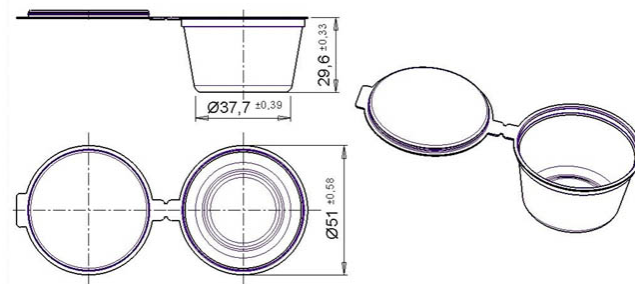

Sause cup with lid 30ml

Product code: 00028181

| | |
|-------------------|----------|
| Volume, ml | 30 |
| Lid size, mm | 51 |
| Height, mm | 30 |
| Base shape | Round |
| Side wall shape | Straight |
| Types of closures | - |
| Types of lids | Folding |
| IML on body | - |
| IML on the lid | - |

| Minimum order quantity | Set |
|-------------------------------|-------------|
| Pieces per box | 1 760 |
| Logistics | Set |
| Pieces per box | 1 760 |
| Box size (mm) | 600x400x185 |
| Box weight with product (kg) | 7,4 |
| Volume (m3) | 0,052 |
| Quantity of boxes (pcs) | 1 |
| Quantity in pallet (pcs) | 70 400 |
| Pallet weight with goods (kg) | 318 |
| Pallet height with goods (m) | 2 |