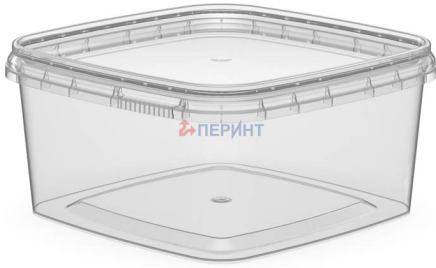

## Square container 600ml/ 131mm tamper evident

Product code: 00028169

Volume, ml	600
Lid size, mm	131
Height, mm	61
Base shape	Square
Side wall shape	Straight
Types of closures	Tamper evident
Types of lids	Leakproof
IML on body	-
IML on the lid	-

Minimum order quantity	Body	Lid	Set
Pieces per box	200	400	400
Logistics	Body	Lid	Set
Pieces per box	200	400	400
Box size (mm)	600x400x225	600x400x145	-
Box weight with product (kg)	5,1	5,4	15,6
Volume (m3)	0,064	0,041	0,169
Quantity of boxes (pcs)	2	1	3
Quantity in pallet (pcs)	6 400	20 800	-
Pallet weight with goods (kg)	186	301	-
Pallet height with goods (m)	1,95	2,04	-