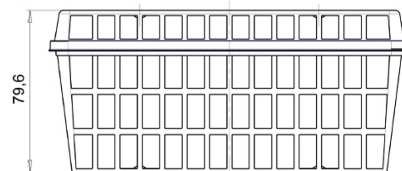

Basket 1000 ml

Product code: 00045446

Volume, ml	1 000
Lid size, mm	111,3
Height, mm	79,6
Base shape	Rectangular
Side wall shape	Straight
Types of closures	-
Types of lids	-
IML on body	-
IML on the lid	-

Minimum order quantity	Body	Lid	Set
Pieces per box	400	800	800
Logistics	Body	Lid	Set
Pieces per box	400	800	800
Box size (mm)	580x370x295	600x400x315	-
Box weight with product (kg)	5	7,3	17,2
Volume (m3)	0,075	0,089	0,239
Quantity of boxes (pcs)	2	1	3
Quantity in pallet (pcs)	11 200	16 000	-
Pallet weight with goods (kg)	160	167	-
Pallet height with goods (m)	2,22	2,04	-