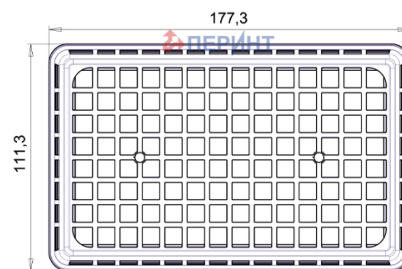

Basket 1000 ml

Product code: 00045446

Volume, ml	1 000
Lid size, mm	111,3
Height, mm	79,6
Base shape	Rectangular
Side wall shape	Straight
Types of closures	-
Types of lids	-
IML on body	-
IML on the lid	-

Minimum order quantity	Body	Lid	Set
Pieces per box	400	800	800
Logistics	Body	Lid	Set
Pieces per box	400	800	800
Box size (mm)	580x370x295	600x400x315	-
Box weight with product (kg)	5	7,3	17,2
Volume (m3)	0,075	0,089	0,239
Quantity of boxes (pcs)	2	1	3
Quantity in pallet (pcs)	11 200	16 000	-
Pallet weight with goods (kg)	160	167	-
Pallet height with goods (m)	2,22	2,04	-