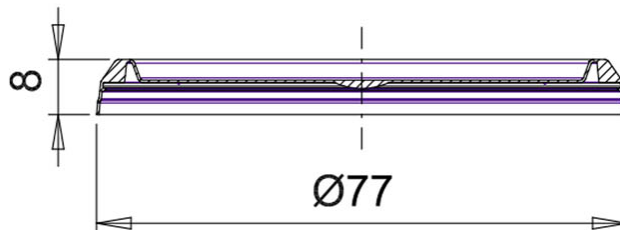

## Snap-on lid 75mm

Product code: 00028194

Volume, ml	-
Lid size, mm	75
Height, mm	-
Base shape	Round
Side wall shape	-
Types of closures	Heat Sealing
Types of lids	-
IML on body	-
IML on the lid	Yes

Minimum order quantity	Lid	Set
Pieces per box	1 520	1 520
Logistics	Lid	Set
Pieces per box	1 520	1 520
Box size (mm)	600x400x145	600x400x145
Box weight with product (kg)	3,8	3,8
Volume (m3)	0,041	0,041
Quantity of boxes (pcs)	1	1
Quantity in pallet (pcs)	79 040	79 040
Pallet weight with goods (kg)	217	217
Pallet height with goods (m)	2,04	2,04