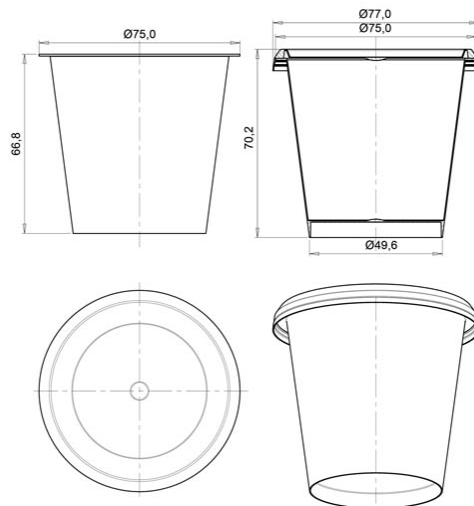

Round container 150ml/ 75mm sealing

Product code: 00028122

Volume, ml	150
Lid size, mm	75
Height, mm	66,8
Base shape	Round
Side wall shape	Straight
Types of closures	Heat Sealing
Types of lids	Snap-on lid
IML on body	Yes
IML on the lid	Yes

Minimum order quantity	Body	Set
Pieces per box	990	990
Logistics	Body	Set
Pieces per box	990	990
Box size (mm)	600x400x215	600x400x215
Box weight with product (kg)	8	8
Volume (m3)	0,061	0,061
Quantity of boxes (pcs)	1	1
Quantity in pallet (pcs)	31 680	31 680
Pallet weight with goods (kg)	278	278
Pallet height with goods (m)	1,87	1,87