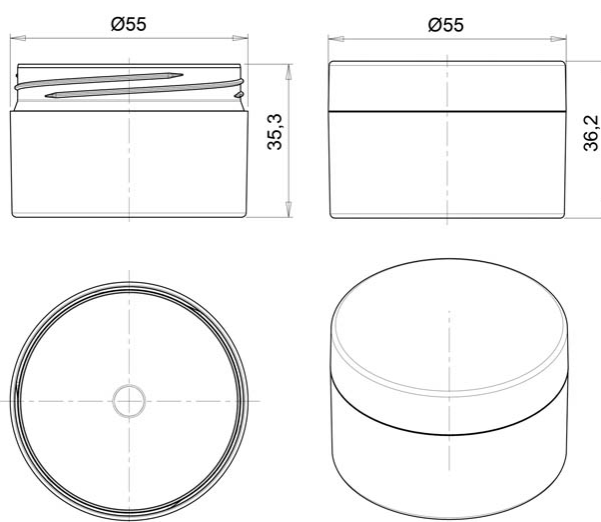

Container 70ml/ 55mm with screw

Product code: 00028191

Volume, ml	70
Lid size, mm	55
Height, mm	36
Base shape	Round
Side wall shape	Straight
Types of closures	-
Types of lids	Screw
IML on body	-
IML on the lid	-

Minimum order quantity	Body	Lid	Set
Pieces per box	480	960	960
Logistics	Body	Lid	Set
Pieces per box	480	960	960
Box size (mm)	600x400x225	600x400x145	-
Box weight with product (kg)	3,6	4	11,2
Volume (m3)	0,064	0,041	0,169
Quantity of boxes (pcs)	2	1	3
Quantity in pallet (pcs)	15 360	49 920	-
Pallet weight with goods (kg)	137	231	-
Pallet height with goods (m)	1,95	2,04	-