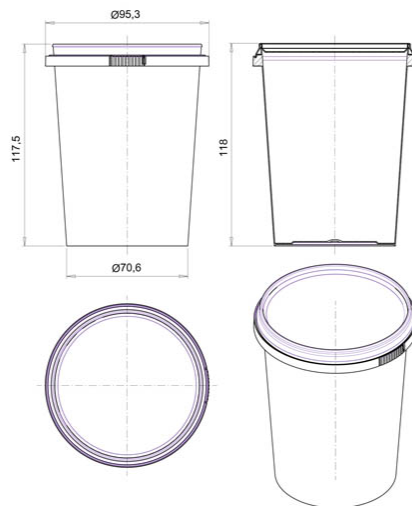

Round container 520ml/ 93mm tamper evident

Product code: 00023134

Volume, ml	520
Lid size, mm	93
Height, mm	120
Base shape	Round
Side wall shape	Straight
Types of closures	Tamper evident
Types of lids	Leakproof
IML on body	Yes
IML on the lid	Yes

Minimum order quantity	Body	Lid	Set
Pieces per box	280	1 120	1 120
Logistics	Body	Lid	Set
Pieces per box	280	1 120	1 120
Box size (mm)	600x400x255	600x400x145	-
Box weight with product (kg)	5,7	5,3	27,9
Volume (m3)	0,072	0,041	0,329
Quantity of boxes (pcs)	4	1	5
Quantity in pallet (pcs)	7 840	58 240	-
Pallet weight with goods (kg)	180	296	-
Pallet height with goods (m)	2,08	2,04	-