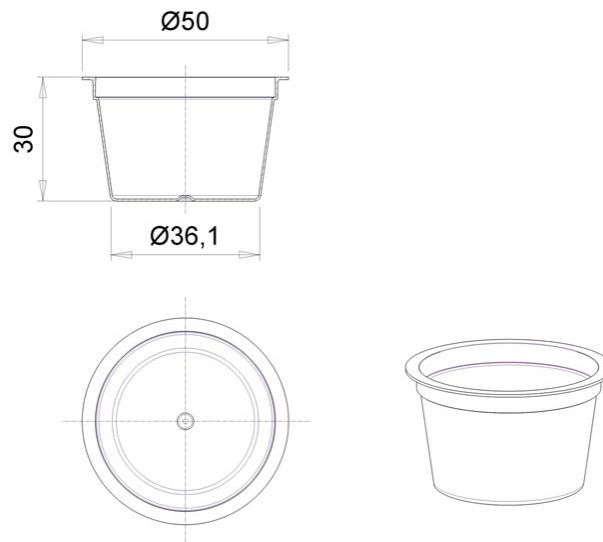

## Round container 30ml/ 50mm sealing

Product code: 00028126

Volume, ml	30
Lid size, mm	50
Height, mm	30
Base shape	Round
Side wall shape	Straight
Types of closures	Heat Sealing
Types of lids	-
IML on body	-
IML on the lid	-

Minimum order quantity	Body	Set
Pieces per box	1 000	1 000
Logistics	Body	Set
Pieces per box	1 000	1 000
Box size (mm)	360x300x130	360x300x130
Box weight with product (kg)	2,5	2,5
Volume (m3)	0,017	0,017
Quantity of boxes (pcs)	1	1
Quantity in pallet (pcs)	84 000	84 000
Pallet weight with goods (kg)	235	235
Pallet height with goods (m)	1,83	1,83