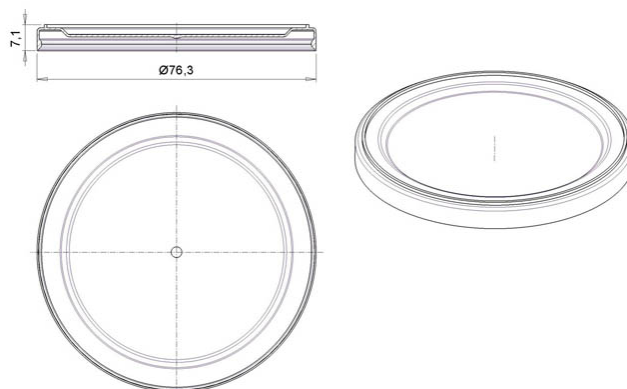

Lid 73mm

Product code: 00028200

Volume, ml	-
Lid size, mm	73
Height, mm	-
Base shape	Round
Side wall shape	-
Types of closures	-
Types of lids	-
IML on body	-
IML on the lid	-

Minimum order quantity	Lid	Set
Pieces per box	1 500	1 500
Logistics	Lid	Set
Pieces per box	1 500	1 500
Box size (mm)	600x400x225	600x400x225
Box weight with product (kg)	6	6
Volume (m3)	0,064	0,064
Quantity of boxes (pcs)	1	1
Quantity in pallet (pcs)	48 000	48 000
Pallet weight with goods (kg)	213	213
Pallet height with goods (m)	1,95	1,95