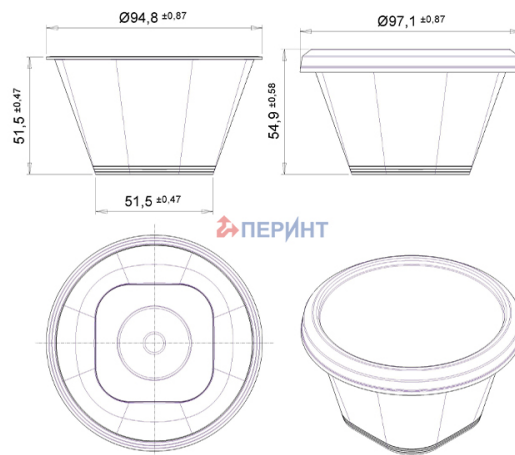

Round container 191ml/ 95mm sealing

Product code: 00043249

Volume, ml	191
Lid size, mm	95
Height, mm	51,5
Base shape	Square
Side wall shape	Straight
Types of closures	Heat Sealing
Types of lids	Snap-on lid
IML on body	Yes
IML on the lid	Yes

Minimum order quantity	Body	Lid	Set
Pieces per box	720	2 160	2 160
Logistics	Body	Lid	Set
Pieces per box	720	2 160	2 160
Box size (mm)	440x545x390	600x400x295	-
Box weight with product (kg)	6,4	8,8	27,9
Volume (m3)	0,094	0,084	0,365
Quantity of boxes (pcs)	3	1	4
Quantity in pallet (pcs)	28 800	60 480	-
Pallet weight with goods (kg)	276	267	-
Pallet height with goods (m)	2,07	2,04	-